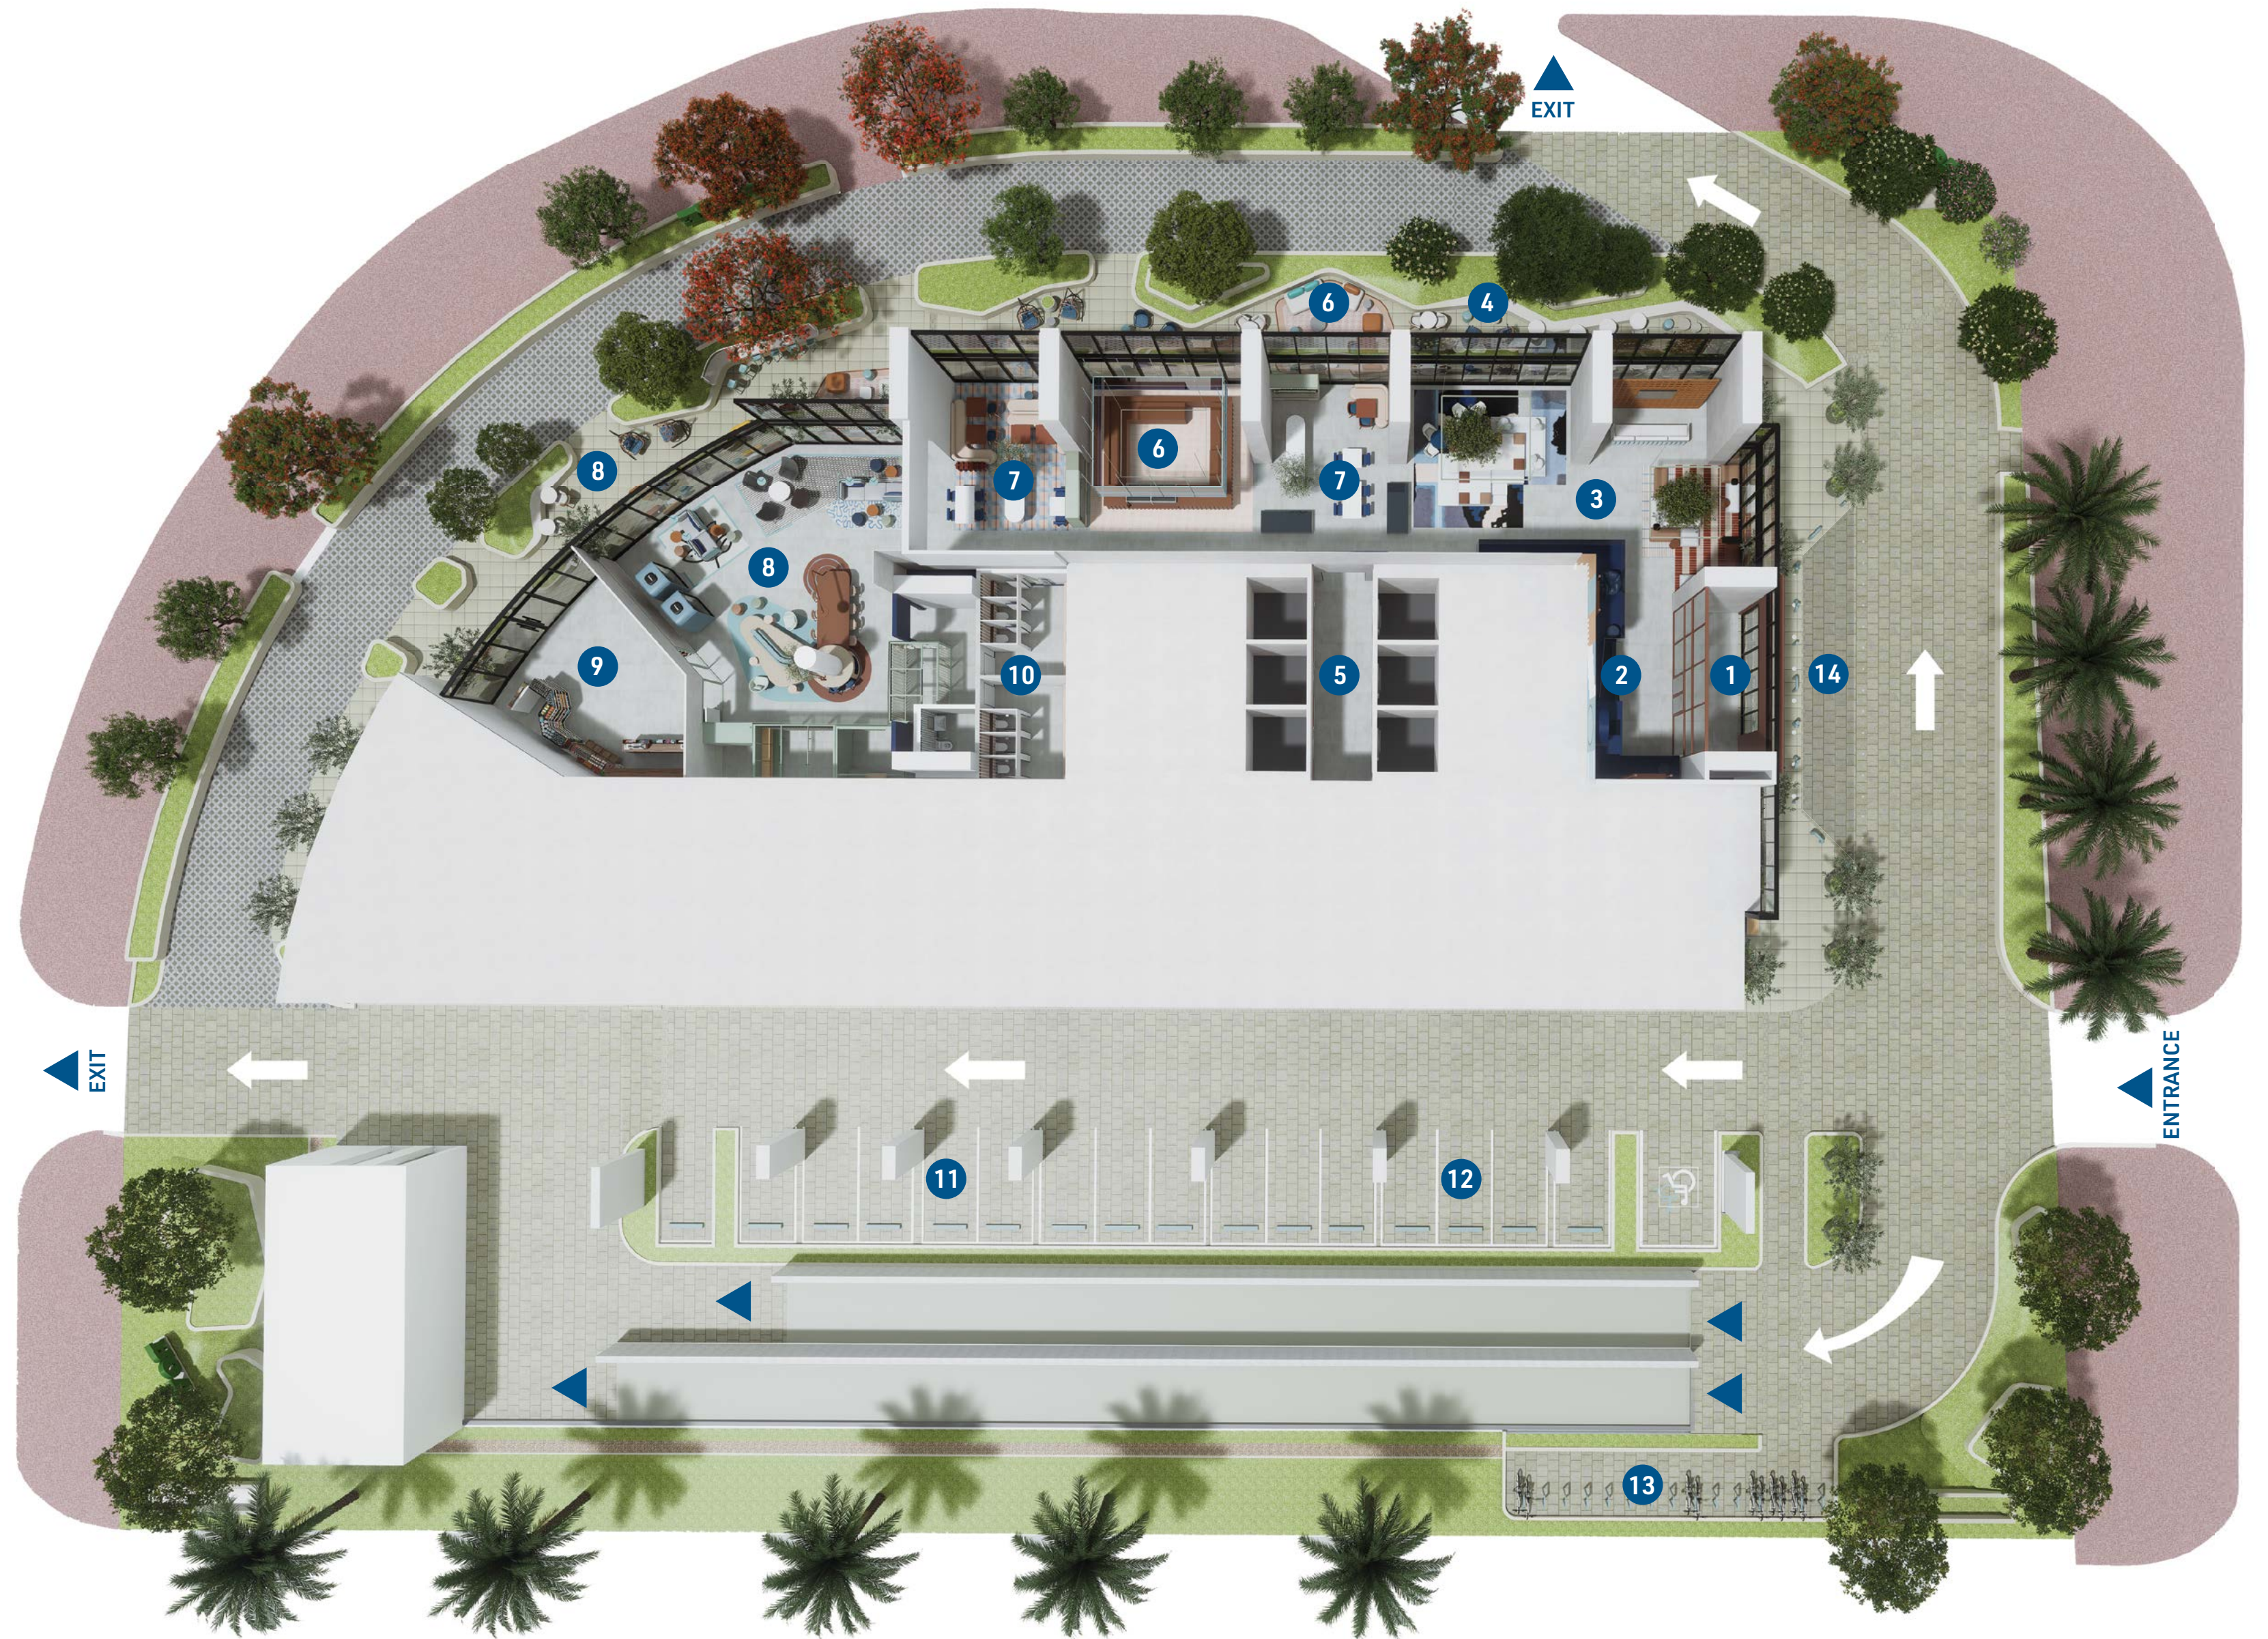

# GROUND LEVEL

1. Residential Entrance
2. Multifunctional Feature Staircase
3. Lobby Lounge & Concierge
4. Outdoor Landscape Seating Area
5. Lift Lobby
6. Rove Cafe & Energize Bar (Indoor & Outdoor)
7. Organic Smart Gardens & Seating
8. Co-working Area (Indoor & Outdoor)
  - Private Meeting Room
  - Silent Meeting Pods
9. 24x7 Convenience Store
10. WCs
11. Visitor Parking
12. EV Charging Stations
13. Bicycle/Scooter Rental & Storage
14. Drop-off Area